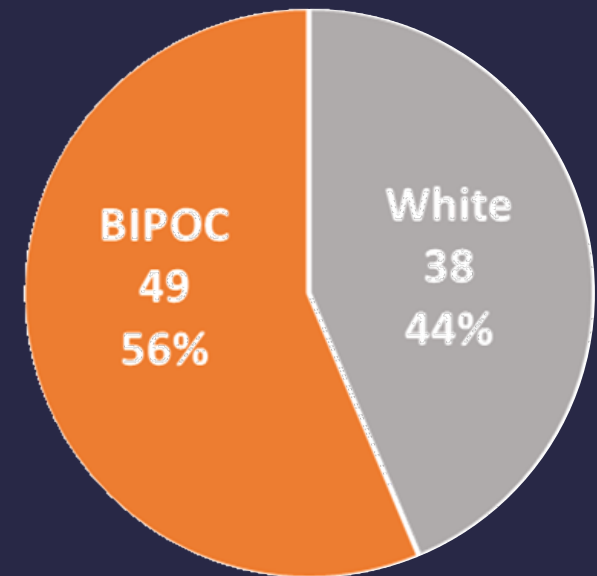

Only 5% BIPOC in
Olean Area

TRACTION – ROCHESTER, NY (1.2 million within 20-min drive)

Boys Scouts skewed results
Girls prep school visiting in March

- Tours: 122
- Participants: 87
 - ✓ 13–17-year-olds: 29
 - ✓ 18–49-year-olds: 32
 - ✓ 50+: 9

***Average visits
per participant: 32 times/year***

KEY INDICATORS

70 % of teen participants increased their grades by a whole letter or more

50-60% female
45-55% minority
55-60% low income
40-50% neuro diverse
35% under 18
35% 18-50 years-old
30% over 50 years-old