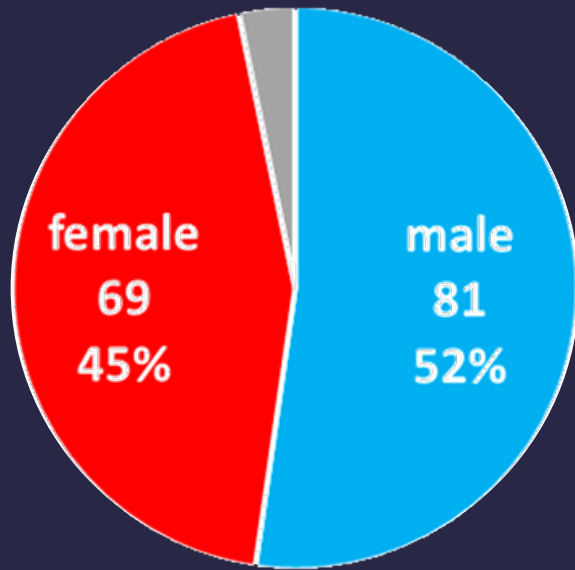

TM

Boundless
Connections
TRACTION & RESULTS

TRACTION – PILOT IN OLEAN, NY (12k within 20-min drive)

- Tours: 208
- Participants: 158
 - ✓ 13–17-year-olds: 98
 - ✓ 18–49-year-olds: 35
 - ✓ 50+: 25

***Average visits
per participant: 21 times/year***

Only 5% BIPOC in
Olean Area

TRACTION – ROCHESTER, NY (1.2 million within 20-min drive)

Boys Scouts skewed results
Girls prep school visiting in March

- Tours: 122
- Participants: 87
 - ✓ 13–17-year-olds: 29
 - ✓ 18–49-year-olds: 32
 - ✓ 50+: 9

***Average visits
per participant: 32 times/year***

KEY INDICATORS

70 % of teen participants increased their grades by a whole letter or more

50-60% female
45-55% minority
55-60% low income
40-50% neuro diverse
35% under 18
35% 18-50 years-old
30% over 50 years-old