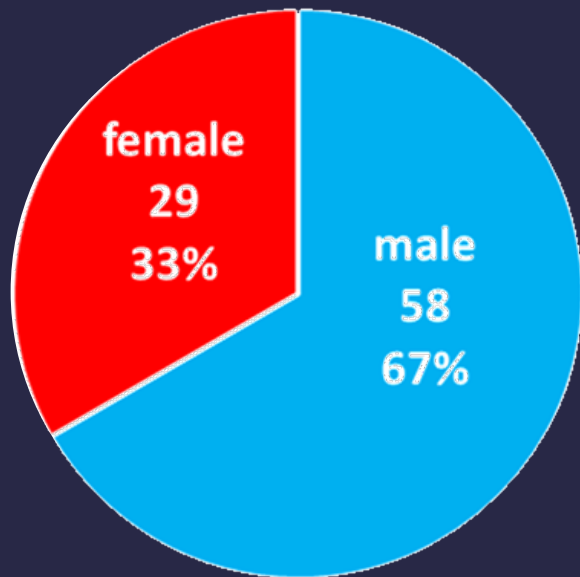

TM

Boundless
Connections
TRACTION & RESULTS

TRACTION – PILOT IN OLEAN, NY (12k within 20-min drive)

- Tours: 208
- Participants: 158
 - ✓ 13–17-year-olds: 98
 - ✓ 18–49-year-olds: 35
 - ✓ 50+: 25

***Average visits
per participant: 21 times/year***

Only 5% BIPOC in
Olean Area

TRACTION – ROCHESTER, NY (1.2 million within 20-min drive)

Boys Scouts skewed results
Girls prep school visiting in March

- Tours: 122
- Participants: 87
 - ✓ 13–17-year-olds: 29
 - ✓ 18–49-year-olds: 32
 - ✓ 50+: 9

***Average visits
per participant: 32 times/year***

KEY INDICATORS

70 % of teen participants increased their grades by a whole letter or more

50-60% female
45-55% minority
55-60% low income
40-50% neuro diverse
35% under 18
35% 18-50 years-old
30% over 50 years-old