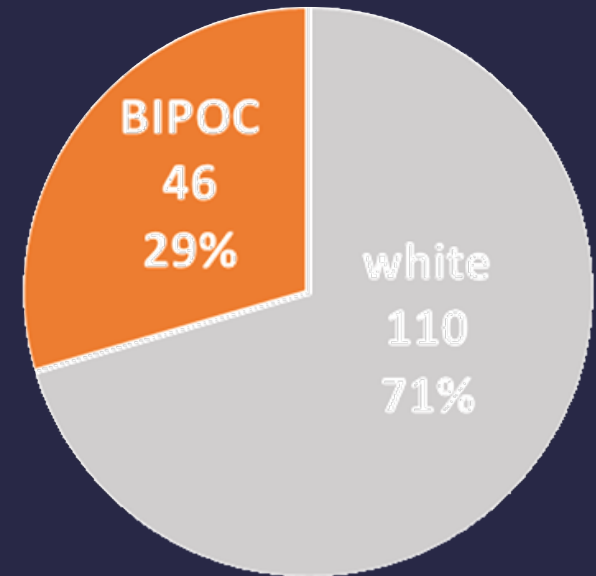

TM

Boundless
Connections
TRACTION & RESULTS

TRACTION – PILOT IN OLEAN, NY (12k within 20-min drive)

- Tours: 208
- Participants: 158
 - ✓ 13–17-year-olds: 98
 - ✓ 18–49-year-olds: 35
 - ✓ 50+: 25

***Average visits
per participant: 21 times/year***

Only 5% BIPOC in
Olean Area

TRACTION – ROCHESTER, NY (1.2 million within 20-min drive)

Boys Scouts skewed results
Girls prep school visiting in March

- Tours: 122
- Participants: 87
 - ✓ 13–17-year-olds: 29
 - ✓ 18–49-year-olds: 32
 - ✓ 50+: 9

***Average visits
per participant: 32 times/year***

KEY INDICATORS

70 % of teen participants increased their grades by a whole letter or more

50-60% female
45-55% minority
55-60% low income
40-50% neuro diverse
35% under 18
35% 18-50 years-old
30% over 50 years-old